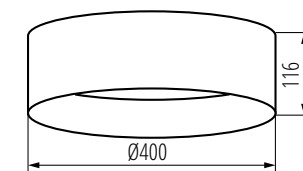

Modellek paramétereit:

		[lm]	Tc [K]
	36460 RIFA LED 17,5W NW W/W	1500lm	4000
	36461 RIFA LED 17,5W WW W/W	1450lm	3000
	36462 RIFA LED 17,5W NW B/W	1500lm	4000
	36463 RIFA LED 17,5W WW B/W	1450lm	3000
	36464 RIFA LED 17,5W NW B/G	1500lm	4000
	36465 RIFA LED 17,5W WW B/G	1450lm	3000
	36466 RIFA LED 17,5W NW GR/G	1500lm	4000
	36467 RIFA LED 17,5W WW GR/G	1450lm	3000

- Névleges feszültség [V]: **220-240 AC**
- Teljesítmény [W]: **17,5**
- Érintésvédelmi osztály: **I**
- Búra anyaga: **műanyag**
- Fényforrás: **LED**
- Színvisszaadási együttható: **80**
- Élettartam [óra]: **25.000**
- Be-/kikapcsolási ciklusok száma: **≥20.000**
- Világítási szög [°]: **120**
- Lámpaház anyaga: **fém**
- IP fok: **20**